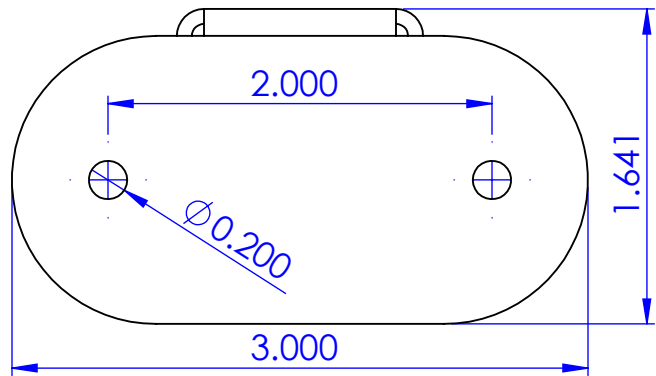

B

1

SCALE 1:5

Tuesday, August 6, 2019 7:40:04 AM

A

	NAME	DATE
DRAWN		
CHECKED		
ENG APPR.		
MFG APPR.		
Q.A.		
COMMENTS:		

TITLE:		REV
Mounting Dimensions		
SIZE	DWG. NO.	
A	RD-100/RD-100-NEMA	
SCALE: 1:5	SHEET 1 OF 1	