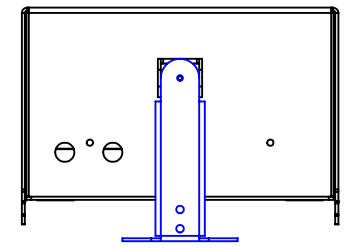

B

1

SCALE 1:5

Tuesday, August 6, 2019 7:40:04 AM

A

	NAME	DATE
DRAWN		
CHECKED		
ENG APPR.		
MFG APPR.		
Q.A.		
COMMENTS:		

TITLE:		REV
Mounting Dimensions		
SIZE	DWG. NO.	
A	RD-100/RD-100-NEMA	
SCALE: 1:5	SHEET 1 OF 1	