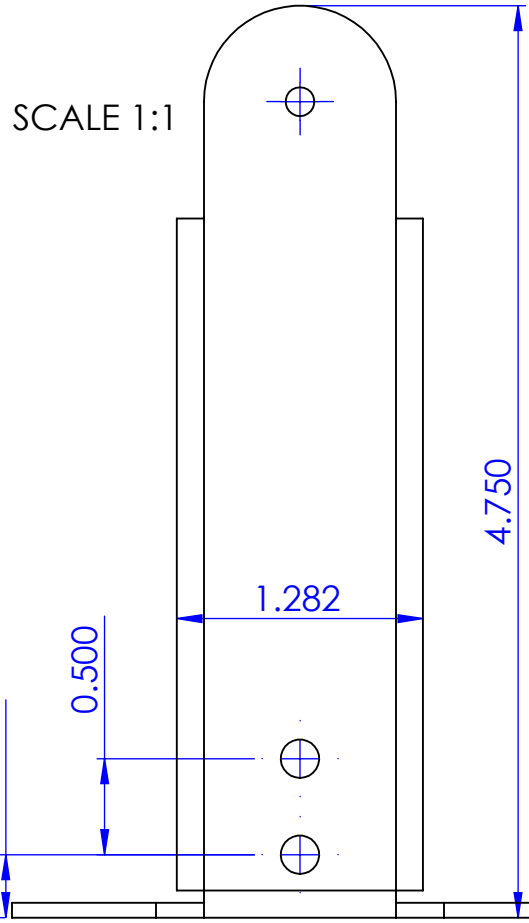

B

1

SCALE 1:5

Tuesday, August 6, 2019 7:40:04 AM

A

	NAME	DATE
DRAWN		
CHECKED		
ENG APPR.		
MFG APPR.		
Q.A.		
COMMENTS:		

TITLE:		REV
Mounting Dimensions		
SIZE	DWG. NO.	
A	RD-100/RD-100-NEMA	
SCALE: 1:5	SHEET 1 OF 1	

2

1

B

A